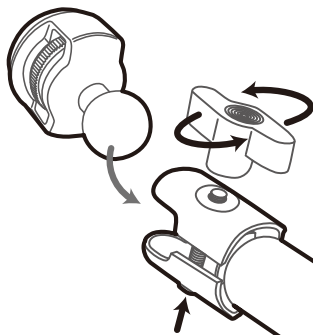

MagConnect

A
MagConnect
Adapter