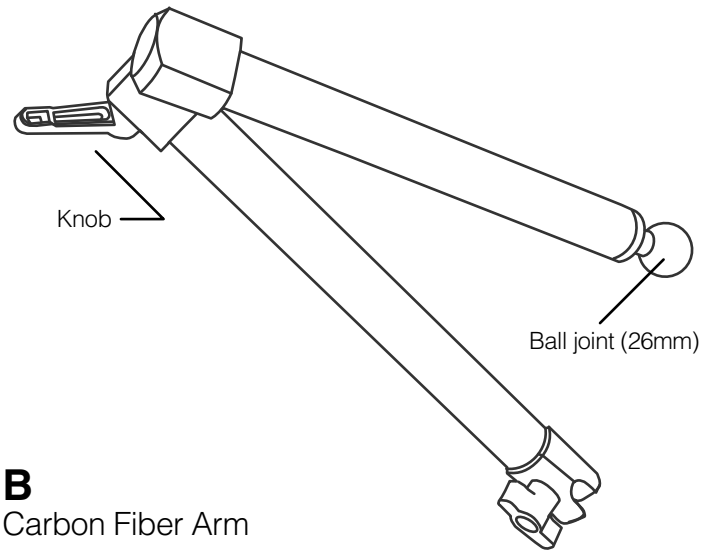

B
Carbon Fiber Arm

C
Wheelchair Rail Mount Base

Knob

Ball joint (26mm)

B

Carbon Fiber Arm

C
Wheelchair Rail Mount Base