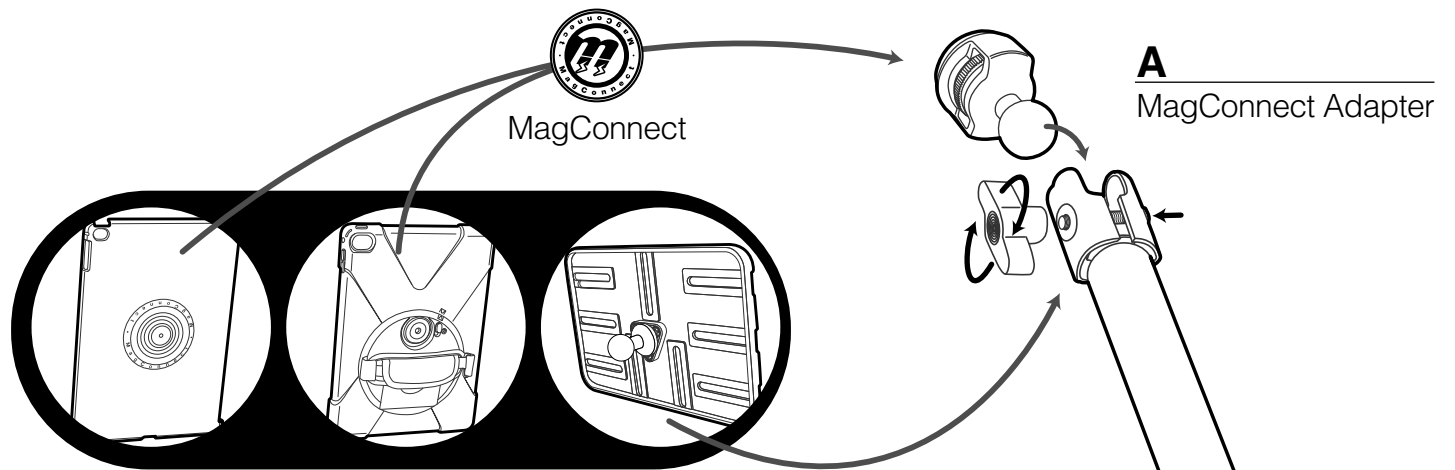

Wheelchair Rail Mount

Installation Guide

A
MagConnect Adapter

D
Cases / Holders

- 1
- 2
- 3

1. MagConnect cases
2. aXtion rugged cases
3. Unite holders

B
Carbon Fiber Arm

C
Wheelchair Rail Mount Base

Precision dial rotate to secure

Magnet

Ball joint (20mm)

A

MagConnect Adapter

Knob

Ball joint (26mm)

B