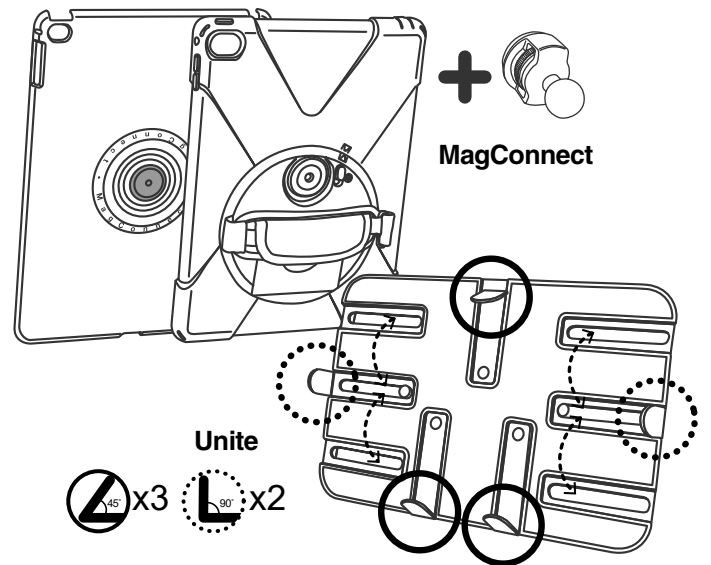

MagConnect

Unite

45° x3
90° x2

DISCLAIMER FOR JOY FACTORY TABLET MOUNTS

Congratulations on the purchase of your new Tablet Mount from The Joy Factory Inc!

BEFORE YOU INSTALL OR USE YOUR TABLET MOUNT, PLEASE READ ALL LITERATURE PROVIDED WITH YOUR MOUNT TO ENSURE THE MOUNT YOU PURCHASED IS COMPATIBLE WITH THE TABLET OR TABLETS YOU INTEND TO USE WITH THE MOUNT. IF YOU ARE NOT CERTAIN WHETHER THE MOUNT IS COMPATIBLE WITH YOUR TABLET(S), PLEASE CHECK THE JOY FACTORY WEBSITE OR CONTACT CUSTOMER SERVICE.

BEFORE YOU INSTALL OR USE YOUR TABLET MOUNT READ THIS DOCUMENT AND ALL INSTRUCTIONS CAREFULLY. IMPROPER USE OF THE MOUNT WILL RESULT IN DAMAGE TO YOUR TABLET. USE OF THE MOUNT WITH OTHER DEVICES MAY CREATE AN INSECURE MOUNTING OF THE DEVICE, MAY PLACE UNANTICIPATED LOADS OR STRESS ON THE MOUNT AND/OR WEAKEN THE MOUNT.

USE OF YOUR TABLET MOUNT WITH DEVICES OTHER THAN THOSE DEVICES FOR WHICH IT IS DESIGNED WILL VOID ALL WARRANTIES FROM THE JOY FACTORY, WHETHER SUCH WARRANTIES ARE EXPRESS OR IMPLIED. THE JOY FACTORS DISCLAIMS ANY AND ALL LIABILITY FOR USE OF OUR MOUNTS WHEN IT IS NOT USED AS DESIGNED OR WHEN IT IS USED FOR ANY PURPOSE OTHER THAN THE PURPOSE FOR WHICH IT IS DESIGNED.

THE JOY FACTORY SELLS VARIOUS MOUNTS FOR DIFFERENT USES OR APPLICATIONS. ONLY USE YOUR Tablet MOUNT FOR ITS INTENDED PURPOSE AND ONLY WHEN AND WHERE IT IS SAFE TO DO SO AND ONLY WHERE PERMITTED BY LAW.

Installation or attachment of any mounts from The Joy Factory must be done in conjunction with the instructions provided by The Joy Factory and liability for damage to the mounts or anything to which they are attached, and any warranties, whether express or implied, are disclaimed by The Joy Factory.

For Mounts Used in Motor Vehicles:

FOR MOUNTS USED IN MOTOR VEHICLES, NEVER USE OUR MOUNTING DEVICE OR ELECTRONICS WHILE OPERATING THE VEHICLE OR WHILE THE VEHICLE IS IN MOTION.

For mounts used in vehicles, passengers in the vehicle should only use our mounting device or electronic devices when it is

safe to do so and only where such use does not distract the operator of the vehicle or distract the operator's ability to safely operate the vehicle.

If your mount is damaged for any reason, or is not functioning properly for any reason, immediately stop using it. The Joy Factory expressly disclaims all liability and all warranties, whether express or implied, for use of one of its mounts that has been damaged for any reason. The Joy Factory will not replace a mount that is damaged, other than a mount with a manufacturing defect, nor will it replace, or pay for replacement of Tablets or any additional items which may be damaged due to use of a damaged or altered mount.

The Joy Factory disclaims all liability for lost or stolen mounts and any device used with said mount.

Any alteration to your mount, or any part thereof, will void any and all warranties and guarantees, whether express or implied, and The Joy Factory disclaims any and all liability for damages arising from use of an altered mount.