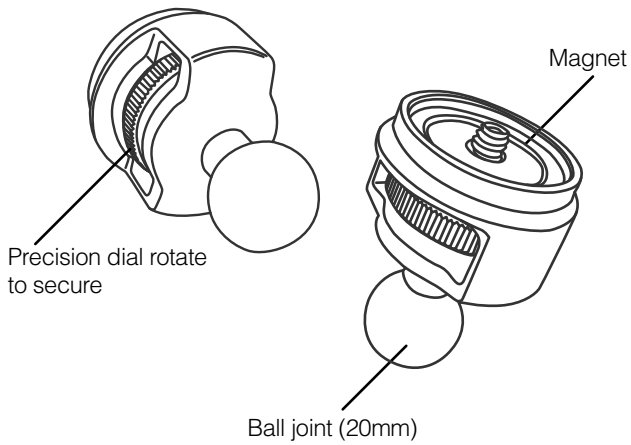

Precision dial rotate to secure

Magnet

Ball joint (20mm)

A

MagConnect Adapter