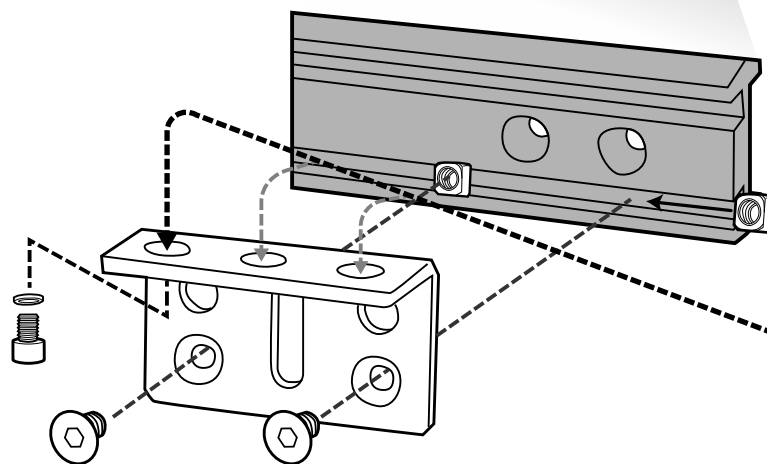

Wheelchair Rail Mount

Installation Guide

A
MagConnect Adapter

D
Cases / Holders

- 1
- 2
- 3

1. MagConnect cases
2. aXtion rugged cases
3. Unite holders

B
Carbon Fiber Arm

C
Wheelchair Rail Mount Base

Precision dial rotate to secure

Magnet

Ball joint (20mm)

A

MagConnect Adapter

Knob

Ball joint (26mm)

B