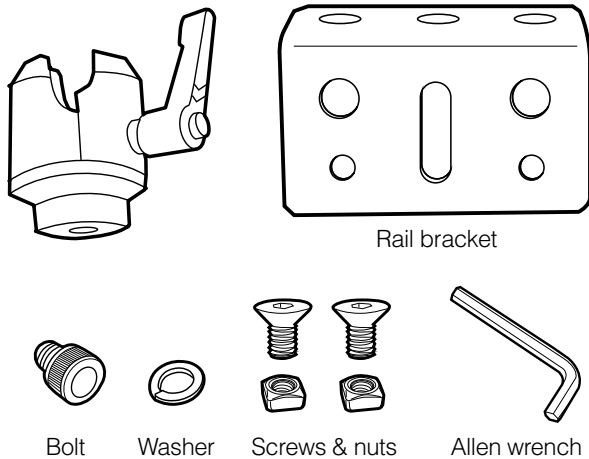

Rail bracket

Bolt

Washer

Screws & nuts

Allen wrench

D
Cases / Holders