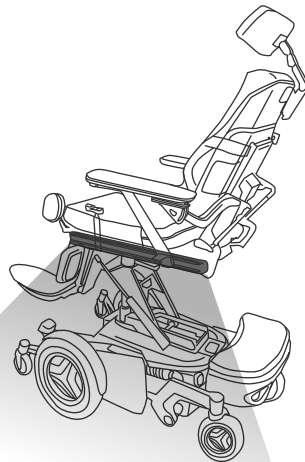

Wheelchair Rail Mount

Installation Guide

A
MagConnect Adapter

D
Cases / Holders

- 1
- 2
- 3

1. MagConnect cases
2. aXtion rugged cases
3. Unite holders

B
Carbon Fiber Arm

C
Wheelchair Rail Mount Base

Precision dial rotate to secure

Magnet

Ball joint (20mm)

A

MagConnect Adapter

Knob

Ball joint (26mm)

B