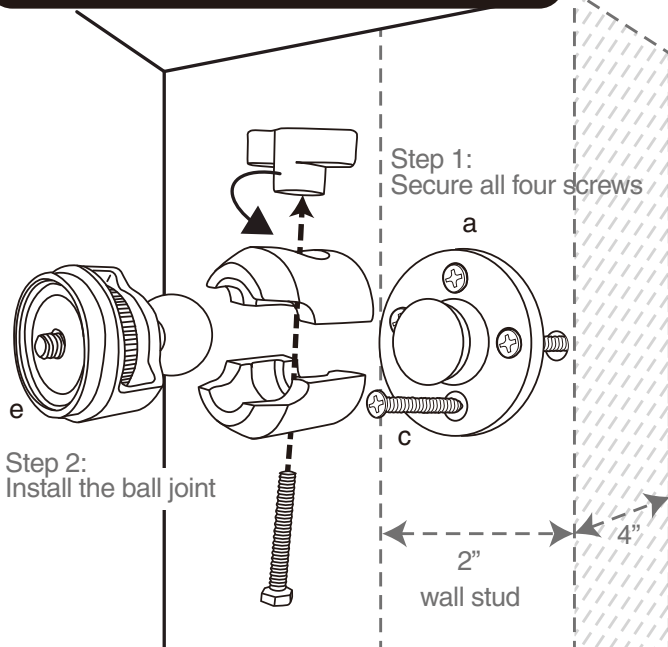

On-Wall Mount

Installation Guide

D Cases / Holders

1 2

1. MagConnect cases
2. aXtion rugged cases

A 26mm MagConnect Adapter

Secure and tighten screws into the wall stud

hollow wall