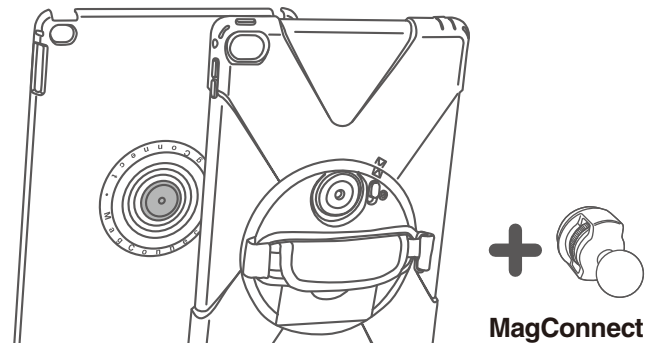

D Cases / Holders

DISCLAIMER FOR JOY FACTORY TABLET MOUNTS

Congratulations on the purchase of your new Tablet Mount from The Joy Factory Inc!

BEFORE YOU INSTALL OR USE YOUR TABLET MOUNT, PLEASE READ ALL LITERATURE PROVIDED WITH YOUR MOUNT TO ENSURE THE MOUNT YOU PURCHASED IS COMPATIBLE WITH THE TABLET OR TABLETS YOU INTEND TO USE WITH THE MOUNT. IF YOU ARE NOT CERTAIN WHETHER THE MOUNT IS COMPATIBLE WITH YOUR TABLET(S), PLEASE CHECK THE JOY FACTORY WEBSITE OR CONTACT CUSTOMER SERVICE.

BEFORE YOU INSTALL OR USE YOUR TABLET MOUNT READ THIS DOCUMENT AND ALL INSTRUCTIONS CAREFULLY. IMPROPER USE OF THE MOUNT WILL RESULT IN DAMAGE TO YOUR TABLET. USE OF THE MOUNT WITH OTHER DEVICES MAY CREATE AN INSECURE MOUNTING OF THE DEVICE, MAY PLACE UNANTICIPATED LOADS OR STRESS ON THE MOUNT AND/OR WEAKEN THE MOUNT.

USE OF YOUR TABLET MOUNT WITH DEVICES OTHER THAN THOSE DEVICES FOR WHICH IT IS DESIGNED WILL VOID ALL WARRANTIES FROM THE JOY FACTORY, WHETHER SUCH WARRANTIES ARE EXPRESS OR IMPLIED. THE JOY FACTORS DISCLAIMS ANY AND ALL LIABILITY FOR USE OF OUR MOUNTS WHEN IT IS NOT USED AS DESIGNED OR WHEN IT IS USED FOR ANY PURPOSE OTHER THAN THE PURPOSE FOR WHICH IT IS DESIGNED.

THE JOY FACTORY SELLS VARIOUS MOUNTS FOR DIFFERENT USES OR APPLICATIONS. ONLY USE YOUR Tablet Mount FOR ITS INTENDED PURPOSE AND ONLY WHEN AND WHERE IT IS SAFE TO DO SO AND ONLY WHERE PERMITTED BY LAW.

Installation or attachment of any mounts from The Joy Factory must be done in conjunction with the instructions provided by The Joy Factory and liability for damage to the mounts or anything to which they are attached, and any warranties, whether express or implied, are disclaimed by The Joy Factory.

For Mounts Used in Motor Vehicles:

FOR MOUNTS USED IN MOTOR VEHICLES, NEVER USE OUR MOUNTING DEVICE OR ELECTRONICS WHILE OPERATING THE VEHICLE OR WHILE THE VEHICLE IS IN MOTION.

For mounts used in vehicles, passengers in the vehicle should only use our mounting device or electronic devices when it is

safe to do so and only where such use does not distract the operator of the vehicle or distract the operator's ability to safely operate the vehicle.

If your mount is damaged for any reason, or is not functioning properly for any reason, immediately stop using it. The Joy Factory expressly disclaims all liability and all warranties, whether express or implied, for use of one of its mounts that has been damaged for any reason. The Joy Factory will not replace a mount that is damaged, other than a mount with a manufacturing defect, nor will it replace, or pay for replacement of Tablets or any additional items which may be damaged due to use of a damaged or altered mount.

The Joy Factory disclaims all liability for lost or stolen mounts and any device used with said mount.