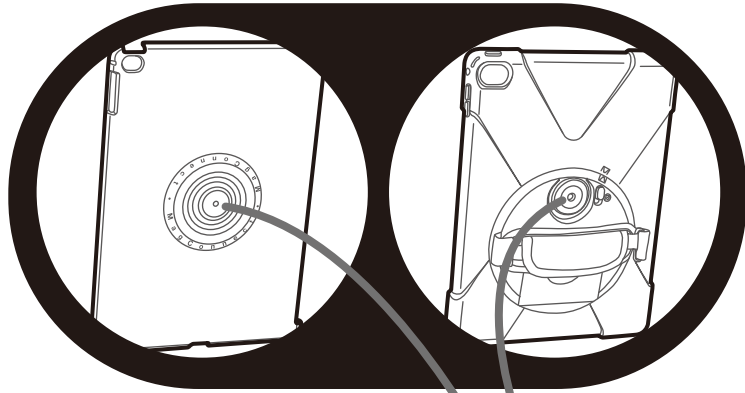

On-Wall Mount

Installation Guide

D Cases / Holders

1 2

1. MagConnect cases
2. aXtion rugged cases

A 26mm MagConnect Adapter

Secure and tighten screws into the wall stud

hollow wall

C On-Wall Mount Base

A MagConnect Adapter

C On-Wall Mount Base

D Cases / Holders

DISCLAIMER FOR JOY FACTORY TABLET MOUNTS

Congratulations on the purchase of your new Tablet Mount from The Joy Factory Inc!

BEFORE YOU INSTALL OR USE YOUR TABLET MOUNT, PLEASE READ ALL LITERATURE PROVIDED WITH YOUR MOUNT TO ENSURE THE MOUNT YOU PURCHASED IS COMPATIBLE WITH THE TABLET OR TABLETS YOU INTEND TO USE WITH THE MOUNT. IF YOU ARE NOT CERTAIN WHETHER THE MOUNT IS COMPATIBLE WITH YOUR TABLET(S), PLEASE CHECK THE JOY FACTORY WEBSITE OR CONTACT CUSTOMER SERVICE.