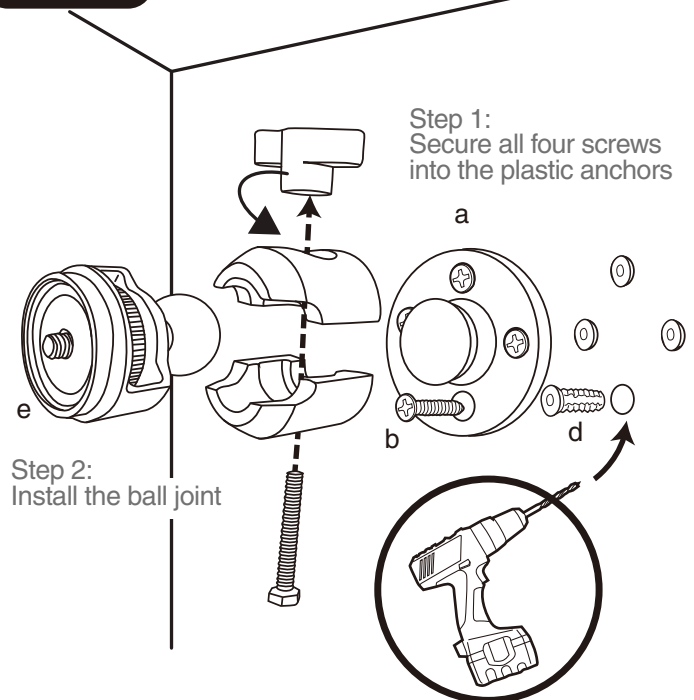

On-Wall Mount

Installation Guide

D Cases / Holders

1 2

1. MagConnect cases
2. aXtion rugged cases

A 26mm MagConnect Adapter

Secure and tighten screws into the wall stud

hollow wall