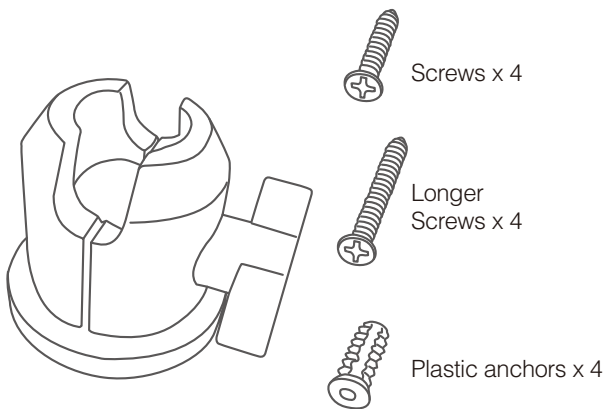

C On-Wall Mount Base