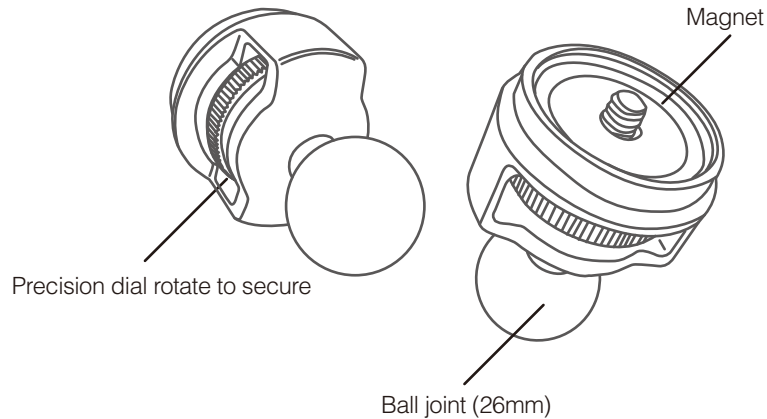

A MagConnect Adapter