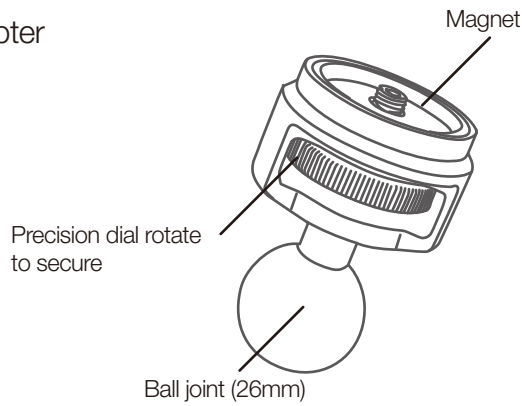

A MagConnect Adapter