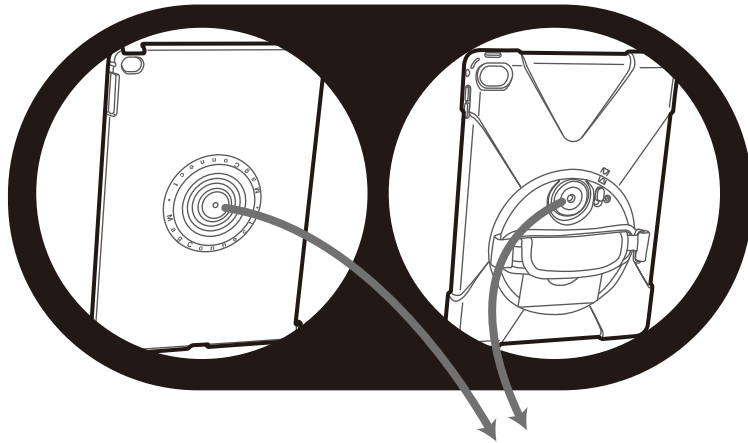

MagConnect™ VESA Mount

50/75 mm

JOY
thejoyfactory

Installation Guide

D

Cases / Holders

1. MagConnect cases
2. aXtion rugged cases

A
26mm MagConnect Adapter

C
VESA 50/75mm Mount Base

A MagConnect Adapter

C VESA 50/75mm Mount Base

D Cases / Holders Sold Separately

DISCLAIMER FOR JOY FACTORY TABLET MOUNTS

Congratulations on the purchase of your new Tablet Mount from The Joy Factory, Inc!