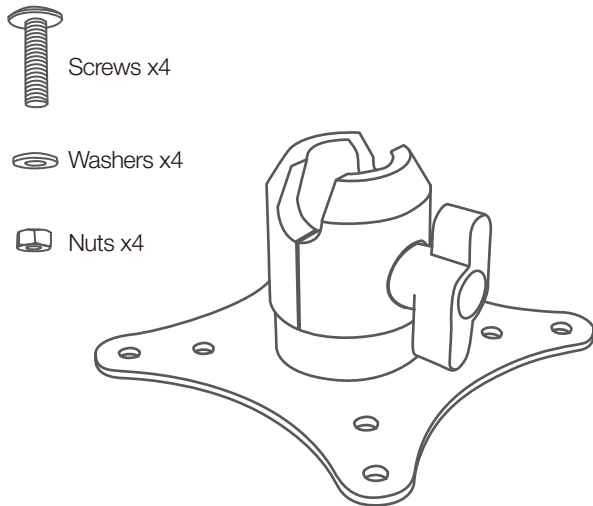

C VESA 50/75mm Mount Base