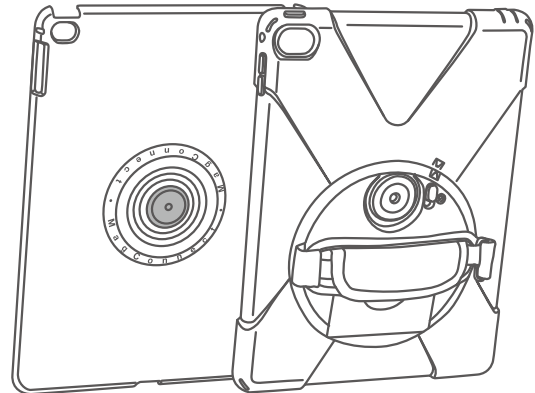

D Cases / Holders Sold Separately

DISCLAIMER FOR JOY FACTORY TABLET MOUNTS

Congratulations on the purchase of your new Tablet Mount from The Joy Factory, Inc!

BEFORE YOU INSTALL OR USE YOUR TABLET MOUNT, PLEASE READ ALL LITERATURE PROVIDED WITH YOUR MOUNT TO ENSURE THE MOUNT YOU PURCHASED IS COMPATIBLE WITH THE TABLET OR TABLETS YOU INTEND TO USE WITH THE MOUNT. IF YOU ARE NOT CERTAIN WHETHER THE MOUNT IS COMPATIBLE WITH YOUR TABLET(S), PLEASE CHECK THE JOY FACTORY WEBSITE OR CONTACT CUSTOMER SERVICE.

BEFORE YOU INSTALL OR USE YOUR TABLET MOUNT, READ THIS DOCUMENT AND ALL INSTRUCTIONS CAREFULLY. IMPROPER USE OF THE MOUNT WILL RESULT IN DAMAGE TO YOUR TABLET. USE OF THE MOUNT WITH OTHER DEVICES MAY CREATE AN INSECURE MOUNTING OF THE DEVICE, MAY PLACE UNANTICIPATED LOADS OR STRESS ON THE MOUNT, AND/OR WEAKEN THE MOUNT.

USE OF YOUR TABLET MOUNT WITH DEVICES OTHER THAN THOSE DEVICES FOR WHICH IT IS DESIGNED WILL VOID ALL WARRANTIES FROM THE JOY FACTORY, WHETHER SUCH WARRANTIES ARE EXPRESS OR IMPLIED. THE JOY FACTORY DISCLAIMS ANY AND ALL LIABILITY FOR USE OF OUR MOUNTS WHEN IT IS NOT USED AS DESIGNED OR WHEN IT IS USED FOR ANY PURPOSE OTHER THAN THE PURPOSE FOR WHICH IT IS DESIGNED.

THE JOY FACTORY SELLS VARIOUS MOUNTS FOR DIFFERENT USES OR APPLICATIONS. ONLY USE YOUR TABLET MOUNT FOR ITS INTENDED PURPOSE AND ONLY WHEN AND WHERE IT IS SAFE TO DO SO AND ONLY WHERE PERMITTED BY LAW.

Installation or attachment of any mounts from The Joy Factory must be done in conjunction with the instructions provided by The Joy Factory, and liability for damage to the mounts or anything to which they are attached, and any warranties, whether express or implied, are disclaimed by The Joy Factory.

For Mounts Used in Motor Vehicles:

FOR MOUNTS USED IN MOTOR VEHICLES, NEVER USE OUR MOUNTING DEVICE OR ELECTRONICS WHILE OPERATING THE VEHICLE OR WHILE THE VEHICLE IS IN MOTION.

vehicle.

The Joy Factory disclaims all liability for lost or stolen mounts and any device used with said mount.

Do not use your mount from The Joy Factory with any other Tablet case. Use of an additional case may create an insecure mounting of the device, may place unanticipated loads or stress on the mount and/or may weaken the mount, and The Joy Factory disclaims all liability from such use and will void any and all warranties, express or implied.

Any alteration to your mount, or any part thereof, will void any and all warranties and guarantees, whether express or implied, and The Joy Factory disclaims any and all liability for damages arising from use of an altered mount.

For full warranty information please visit thejoyfactory.com/warranty-information.