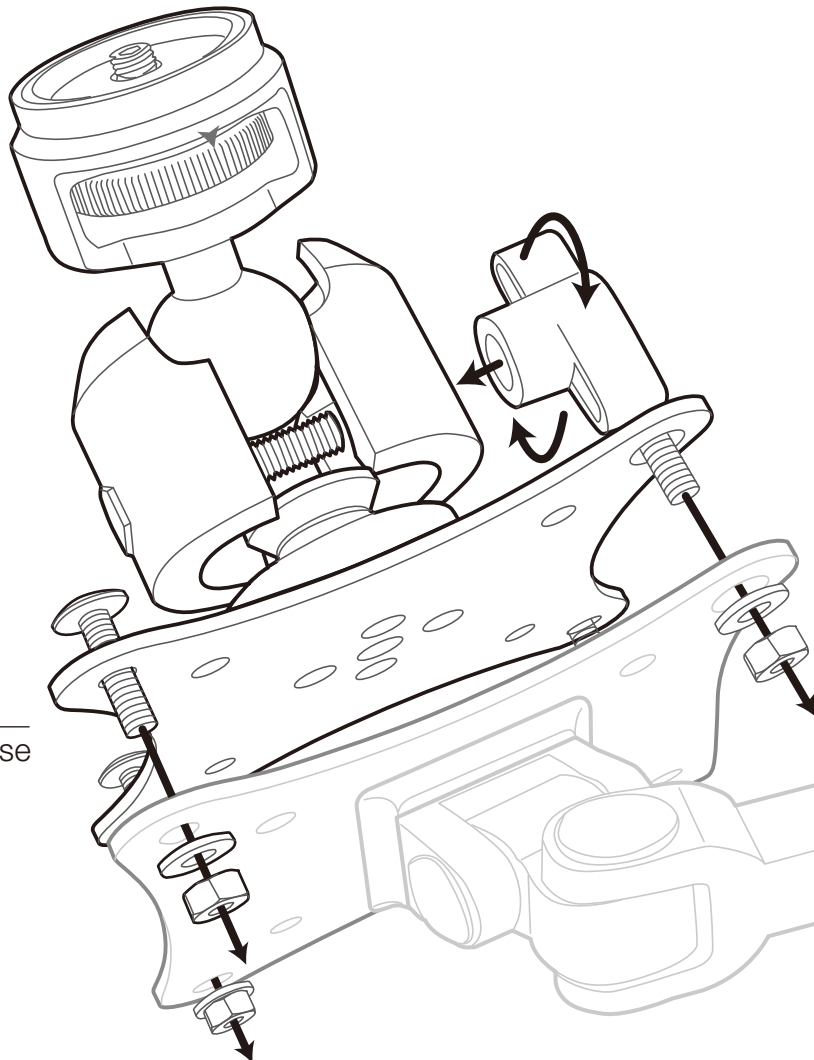

MagConnect™ VESA Mount

50/75 mm

JOY
thejoyfactory

Installation Guide

D

Cases / Holders

1. MagConnect cases
2. aXtion rugged cases

A
26mm MagConnect Adapter

C
VESA 50/75mm Mount Base

A MagConnect Adapter

C VESA 50/75mm Mount Base

D Cases / Holders Sold Separately

DISCLAIMER FOR JOY FACTORY TABLET MOUNTS

Congratulations on the purchase of your new Tablet Mount from The Joy Factory, Inc!