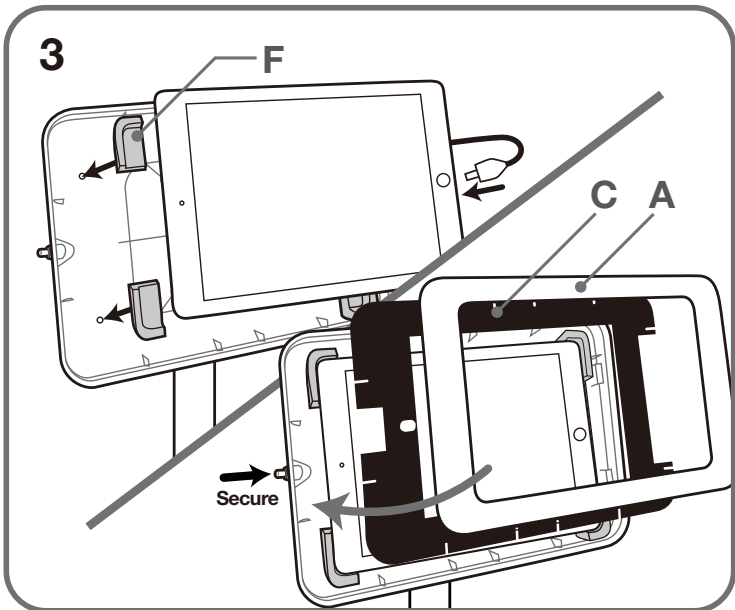

Elevate II

Countertop Kiosk

Assembly Instructions

JOY
thejoyfactory

Contents

A	x1	
B	x1	
C	x1	
D	x1	
E	x1	
F	x4	
G	x2	
H	x4	
I	x4	

Tools required

Optional 270° Module

Assembly Instructions

Contents		
O	x1	
P	x4	
Q	x4	

Tools required