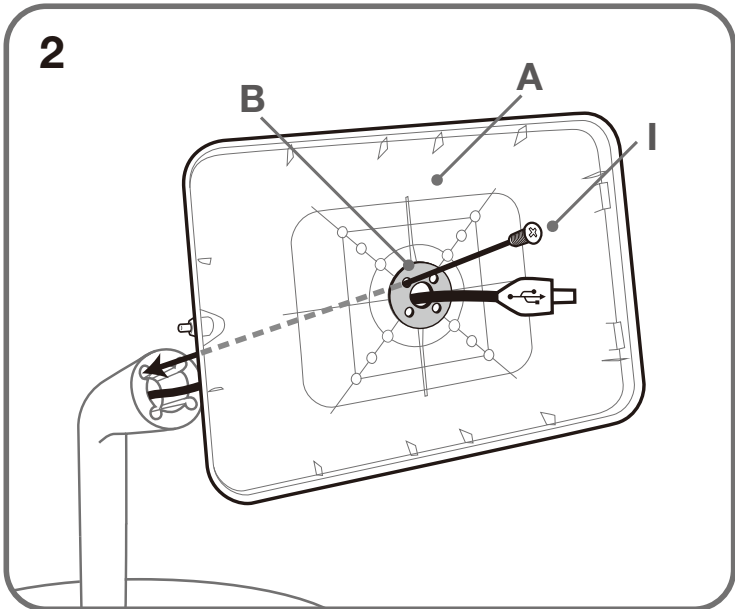

Elevate II

Countertop Kiosk

Assembly Instructions

JOY
thejoyfactory

Contents

A	x1	
B	x1	
C	x1	
D	x1	
E	x1	
F	x4	
G	x2	
H	x4	
I	x4	

Tools required

Optional 270° Module