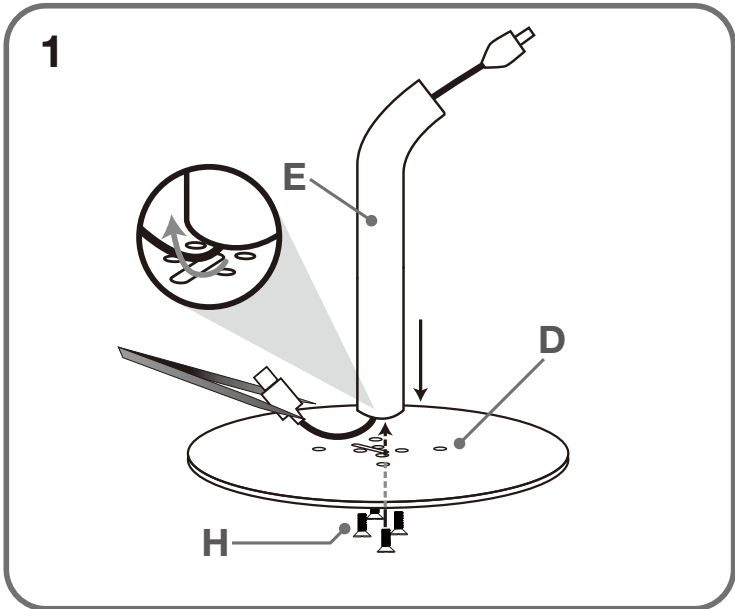

Elevate II

Countertop Kiosk

Assembly Instructions

JOY
thejoyfactory

Contents

A	x1	
B	x1	
C	x1	
D	x1	
E	x1	
F	x4	
G	x2	
H	x4	
I	x4	

Tools required

Optional 270° Module