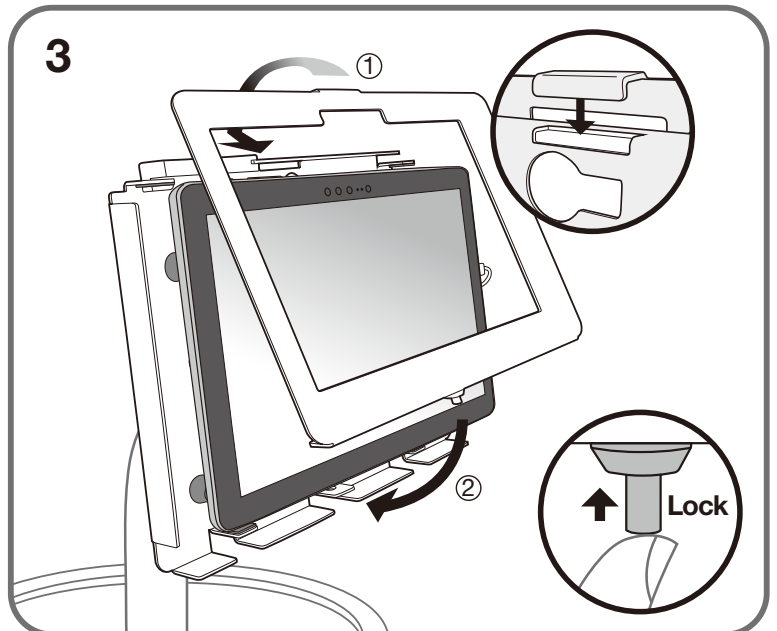

Optional 90° Module

Assembly Instructions

Contents

J x1

K x4

Tools Required

1

2

3

Email us at support@thejoyfactory.com or
call us at +1(949) 216-8888

© The Joy Factory, Inc.