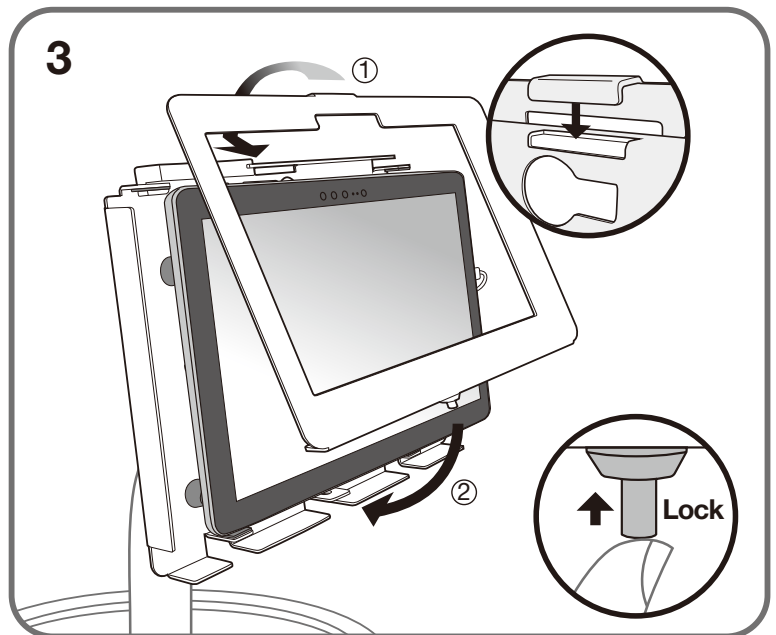

Elevate II

Countertop Kiosk

Assembly Instructions

Contents

A	x1	
B	x1	
C	x1	
D	x2	
E	x4	
F	x4	

Tools Required

Optional 90° Module

Assembly Instructions