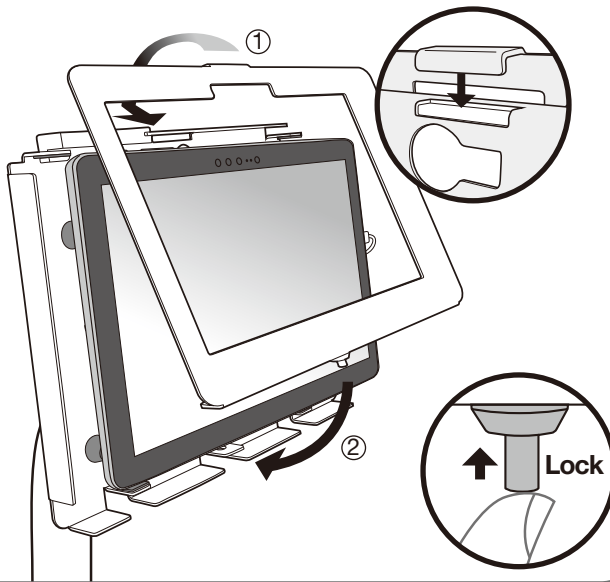

### OPTION B Mount from below the surface

2

### Drilling Template (Scale 1:1)

Swivel range clockwise 270°

3