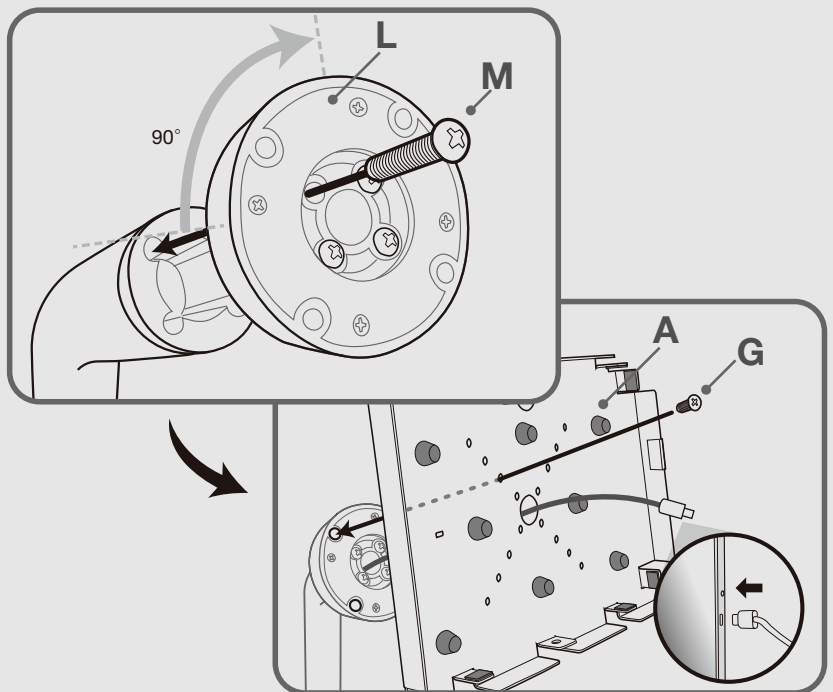

Email us at support@thejoyfactory.com or call us at +1(949) 216-8888

© The Joy Factory, Inc.