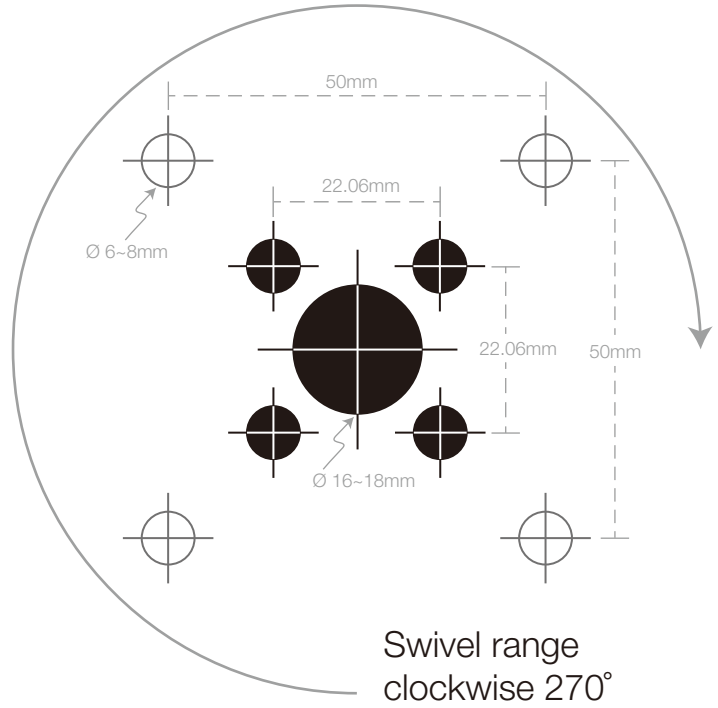

### OPTION A Mount from above the surface

### Drilling Template (Scale 1:1)

Swivel range clockwise 270°

3