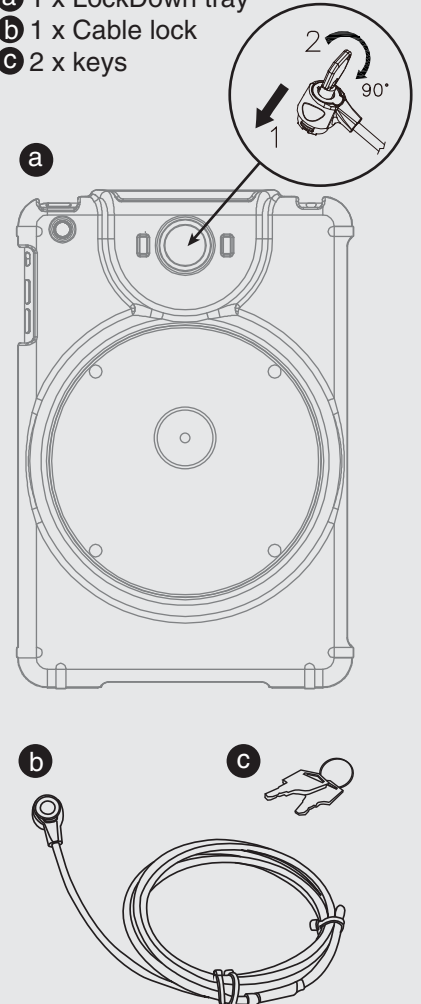

LockDown

Installation Guide

Lock:

Package contents:

- a** 1 x LockDown tray
- b** 1 x Cable lock
- c** 2 x keys

Unlock:

LockDown

Installation Guide