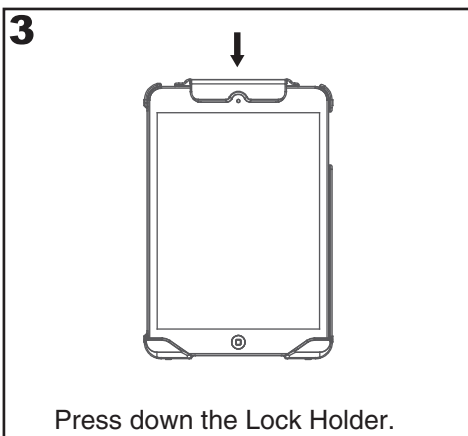

LockDown

Installation Guide

Lock:

Package contents:

- a** 1 x LockDown tray
- b** 1 x Cable lock
- c** 2 x keys

Unlock:

LockDown

Installation Guide