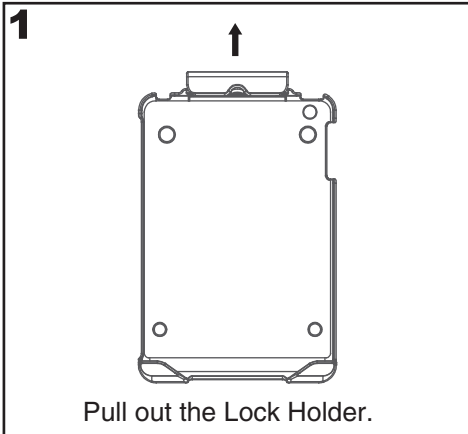

LockDown

Installation Guide

Lock:

Package contents:

- a** 1 x LockDown tray
- b** 1 x Cable lock
- c** 2 x keys

Unlock:

LockDown

Installation Guide