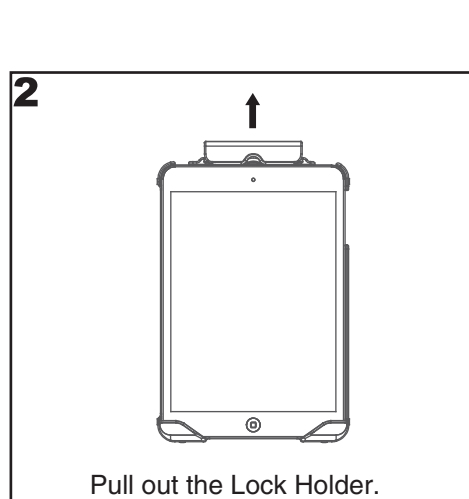

LockDown

Installation Guide

Lock:

Package contents:

- a** 1 x LockDown tray
- b** 1 x Cable lock
- c** 2 x keys

Unlock:

LockDown

Installation Guide