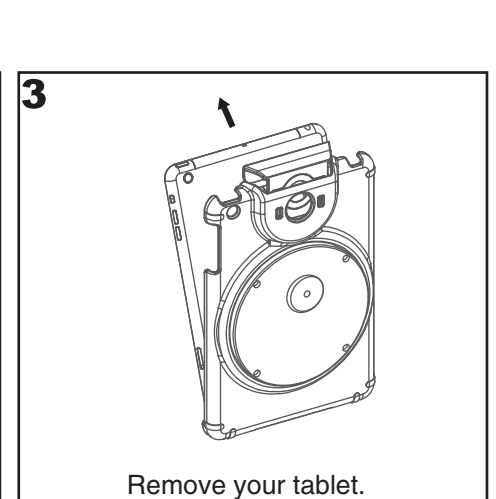

LockDown

Installation Guide

Lock:

Package contents:

- a** 1 x LockDown tray
- b** 1 x Cable lock
- c** 2 x keys

Unlock:

LockDown

Installation Guide