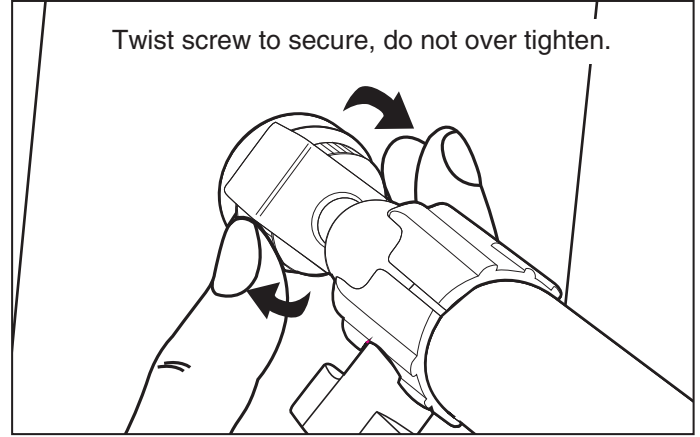

LockDown

Installation Guide

Work with MagConnect™ mounts: