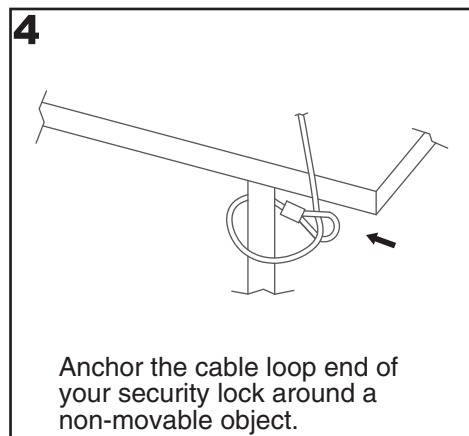

LockDown

Installation Guide

Lock:

Package contents:

- a** 1 x LockDown tray
- b** 1 x Cable lock
- c** 2 x keys

Unlock:

LockDown

Installation Guide