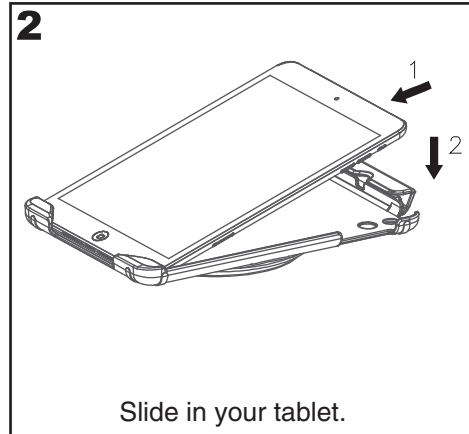

LockDown

Installation Guide

Lock:

Package contents:

- a** 1 x LockDown tray
- b** 1 x Cable lock
- c** 2 x keys

Unlock:

LockDown

Installation Guide