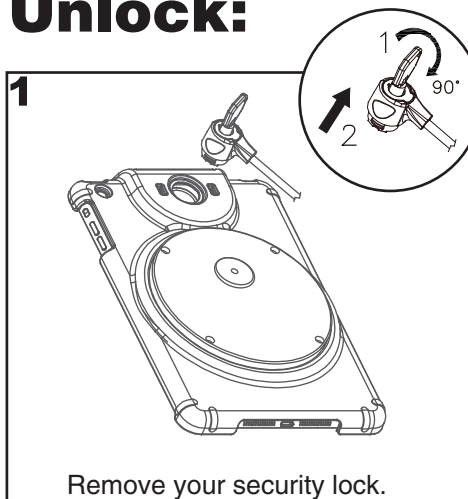

LockDown

Installation Guide

Lock:

Package contents:

- a** 1 x LockDown tray
- b** 1 x Cable lock
- c** 2 x keys

Unlock:

LockDown

Installation Guide