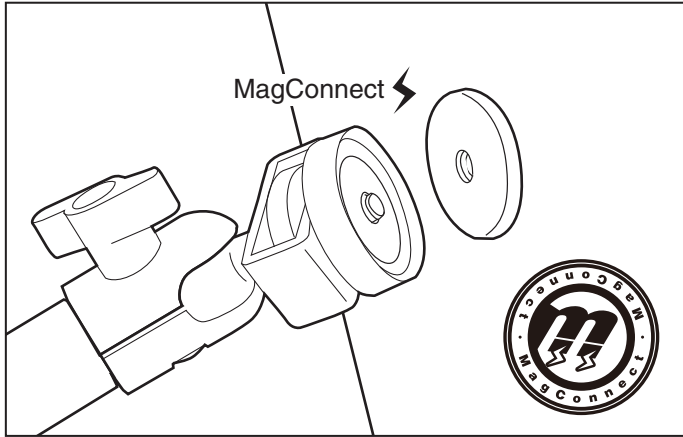

LockDown

Installation Guide

Work with MagConnect™ mounts: