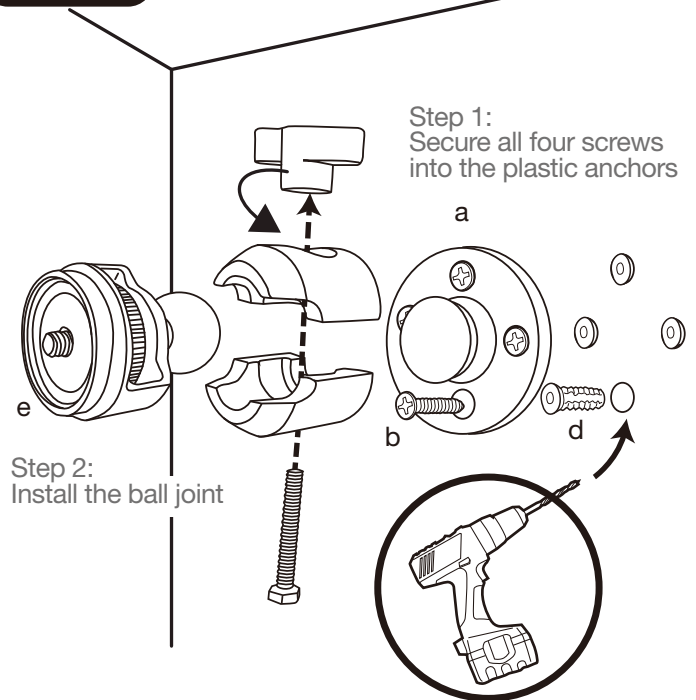

### A

26mm MagConnect Adapter

Secure and tighten screws into the wall stud

hollow wall