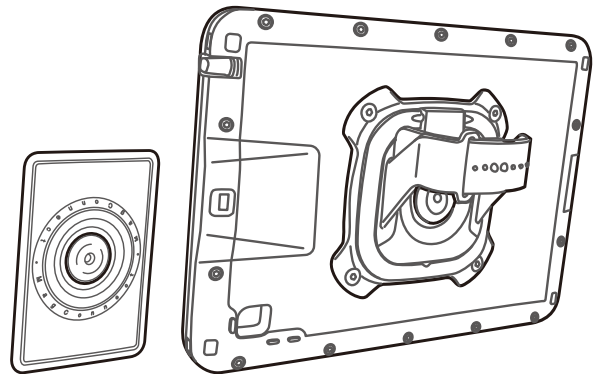

D Modules | Cases Sold Separately

DISCLAIMER FOR JOY FACTORY TABLET MOUNTS

Congratulations on the purchase of your new Tablet Mount from The Joy Factory, Inc!

BEFORE YOU INSTALL OR USE YOUR TABLET MOUNT, PLEASE READ ALL LITERATURE PROVIDED WITH YOUR MOUNT TO ENSURE THE MOUNT YOU PURCHASED IS COMPATIBLE WITH THE TABLET OR TABLETS YOU INTEND TO USE WITH THE MOUNT. IF YOU ARE NOT CERTAIN WHETHER THE MOUNT IS COMPATIBLE WITH YOUR TABLET(S), PLEASE CHECK THE JOY FACTORY WEBSITE OR CONTACT CUSTOMER SERVICE.

BEFORE YOU INSTALL OR USE YOUR TABLET MOUNT, READ THIS DOCUMENT AND ALL INSTRUCTIONS CAREFULLY. IMPROPER USE OF THE MOUNT WILL RESULT IN DAMAGE TO YOUR TABLET. USE OF THE MOUNT WITH OTHER DEVICES MAY CREATE AN INSECURE MOUNTING OF THE DEVICE, MAY PLACE UNANTICIPATED LOADS OR STRESS ON THE MOUNT, AND/OR WEAKEN THE MOUNT.

USE OF YOUR TABLET MOUNT WITH DEVICES OTHER THAN THOSE DEVICES FOR WHICH IT IS DESIGNED WILL VOID ALL WARRANTIES FROM THE JOY FACTORY, WHETHER SUCH WARRANTIES ARE EXPRESS OR IMPLIED. THE JOY FACTORY DISCLAIMS ANY AND ALL LIABILITY FOR USE OF OUR MOUNTS WHEN IT IS NOT USED AS DESIGNED OR WHEN IT IS USED FOR ANY PURPOSE OTHER THAN THE PURPOSE FOR WHICH IT IS DESIGNED.

THE JOY FACTORY SELLS VARIOUS MOUNTS FOR DIFFERENT USES OR APPLICATIONS. ONLY USE YOUR TABLET MOUNT FOR ITS INTENDED PURPOSE AND ONLY WHEN AND WHERE IT IS SAFE TO DO SO AND ONLY WHERE PERMITTED BY LAW.

Installation or attachment of any mounts from The Joy Factory must be done in conjunction with the instructions provided by The Joy Factory, and liability for damage to the mounts or anything to which they are attached, and any warranties, whether express or implied, are disclaimed by The Joy Factory.

For Mounts Used in Motor Vehicles:

FOR MOUNTS USED IN MOTOR VEHICLES, NEVER USE OUR MOUNTING DEVICE OR ELECTRONICS WHILE OPERATING THE VEHICLE OR WHILE THE VEHICLE IS IN MOTION.

vehicle.

The Joy Factory disclaims all liability for lost or stolen mounts and any device used with said mount.

Do not use your mount from The Joy Factory with any other Tablet case. Use of an additional case may create an insecure mounting of the device, may place unanticipated loads or stress on the mount and/or may weaken the mount, and The Joy Factory disclaims all liability from such use and will void any and all warranties, express or implied.

Any alteration to your mount, or any part thereof, will void any and all warranties and guarantees, whether express or implied, and The Joy Factory disclaims any and all liability for damages arising from use of an altered mount.

For full warranty information please visit thejoyfactory.com/warranty-information.