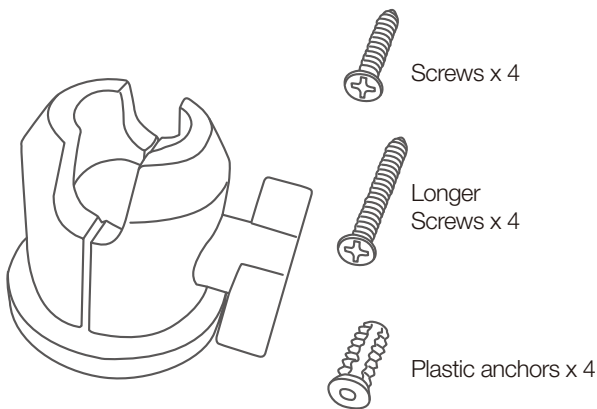

C On-Wall Mount Base