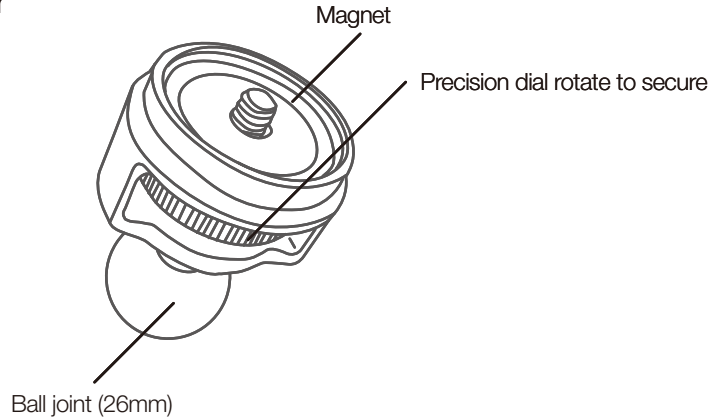

A MagConnect Adapter