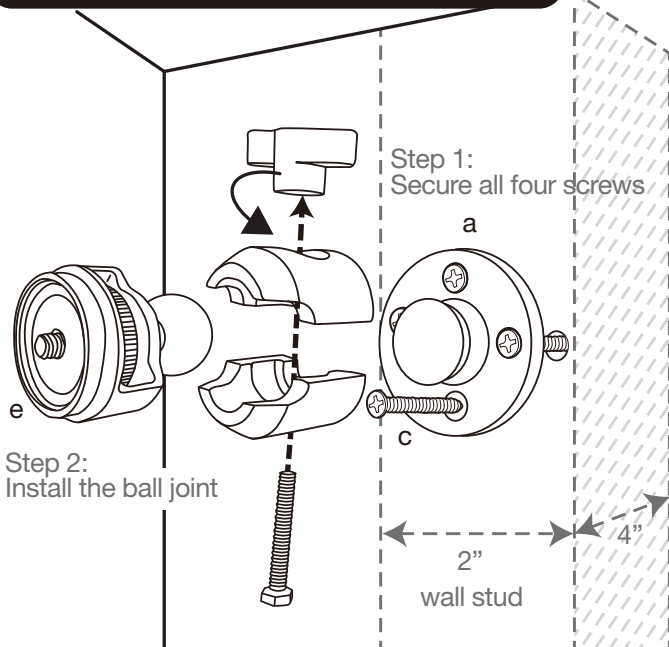

### A

26mm MagConnect Adapter

Secure and tighten screws into the wall stud

hollow wall